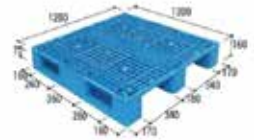

MDS.121216

Size : 1200x1200x160 mm
Material : HDPE/PPC
Type : Grille Deck Surface Non-Reversible
Static : 4000 - 5000 kg
Dynamic : 1000 kg
Racking : 1000 kg