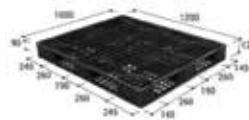

OWS.121012

Size : 1200x1000x120 mm
Material : HDPE/PPC
Type : Grille Deck Surface Non-Reversible
Static : 2000kg
Dynamic : 500kg
Racking : N/A