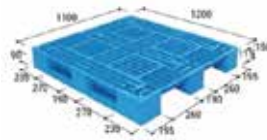

MDS.111215

Size : 1160x1100x150 mm
Material : HDPE/PPC
Type : Grille Deck Surface Non-Reversible
Static : 4000 - 5000 kg
Dynamic : 1000 kg
Racking : 1000 kg