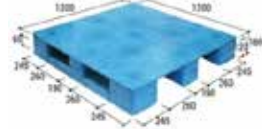

HDS.121216

Size : 1200x1200x160 mm
Material : HDPE
Type : Smooth Flat Deck Surface
Non-Reversible
Static : 4000 – 5000 kg
Dynamic : 1000 kg
Racking : 1000 kg