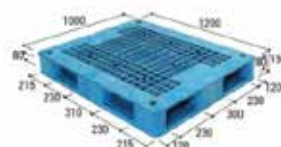

HDS.121015

Size : 1200x1000x150 mm
Material : HDPE
Type : Grille Deck Surface Reversible
Static : 4000 – 5000 kg
Dynamic : 2000 kg
Racking : 2000 kg