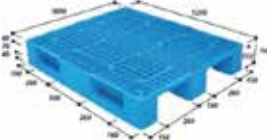

MDS.121016

Size : 1200x1000x160 mm
Material : HDPE/PPC
Type : Grille Deck Surface Non-Reversible
Static : 4000 - 5000 kg
Dynamic : 1000 kg
Racking : 1000 kg