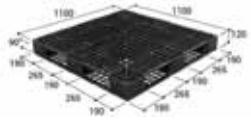

ONE - WAY SERIES

OWS.111112

Size : 1100x1100x120 mm
Material : HDPE/PPC
Type : Grille Deck Surface Non-Reversible
Static : 2000kg
Dynamic : 500kg
Racking : N/A