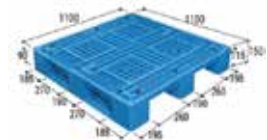

MEDIUM DUTY - SERIES

MDS.111115

Size : 1100x1100x150 mm
Material : HDPE/PPC
Type : Grille Deck Surface Non-Reversible
Static : 4000 - 5000 kg
Dynamic : 1000 kg
Racking : 1000 kg