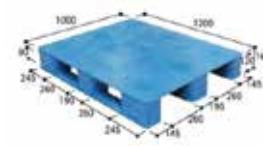

HDS.121016

Size : 1200x1000x160 mm
Material : HDPE
Type : Smooth Flat Deck Surface
Non-Reversible
Static : 5000 – 6000 kg
Dynamic : 1000 – 1500 kg
Racking : 1000 kg