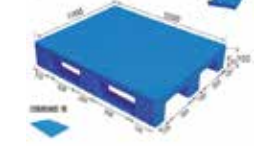

HDS.121015

Size : 1200x1000x150 mm
Material : HDPE
Type : Smooth Flat Deck Surface
Non-Reversible
Static : 5000 – 6000 kg
Dynamic : 1000 – 1500 kg
Racking : 1500 kg