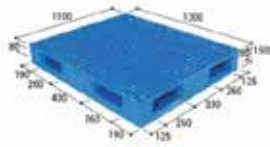

HEAVY DUTY - SERIES

HDS.131115

Size : 1300x1100x150 mm
Material : HDPE
Type : Grille Deck Surface Reversible
Static : 4000 – 5000 kg
Dynamic : 2000 kg
Racking : 1200 kg