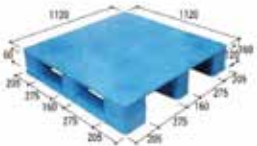

HDS.111116

Size : 1120x1120x160 mm
Material : HDPE
Type : Smooth Flat Deck Surface
Non-Reversible
Static : 5000 – 6000 kg
Dynamic : 1000 – 1500 kg
Racking : 1000 kg